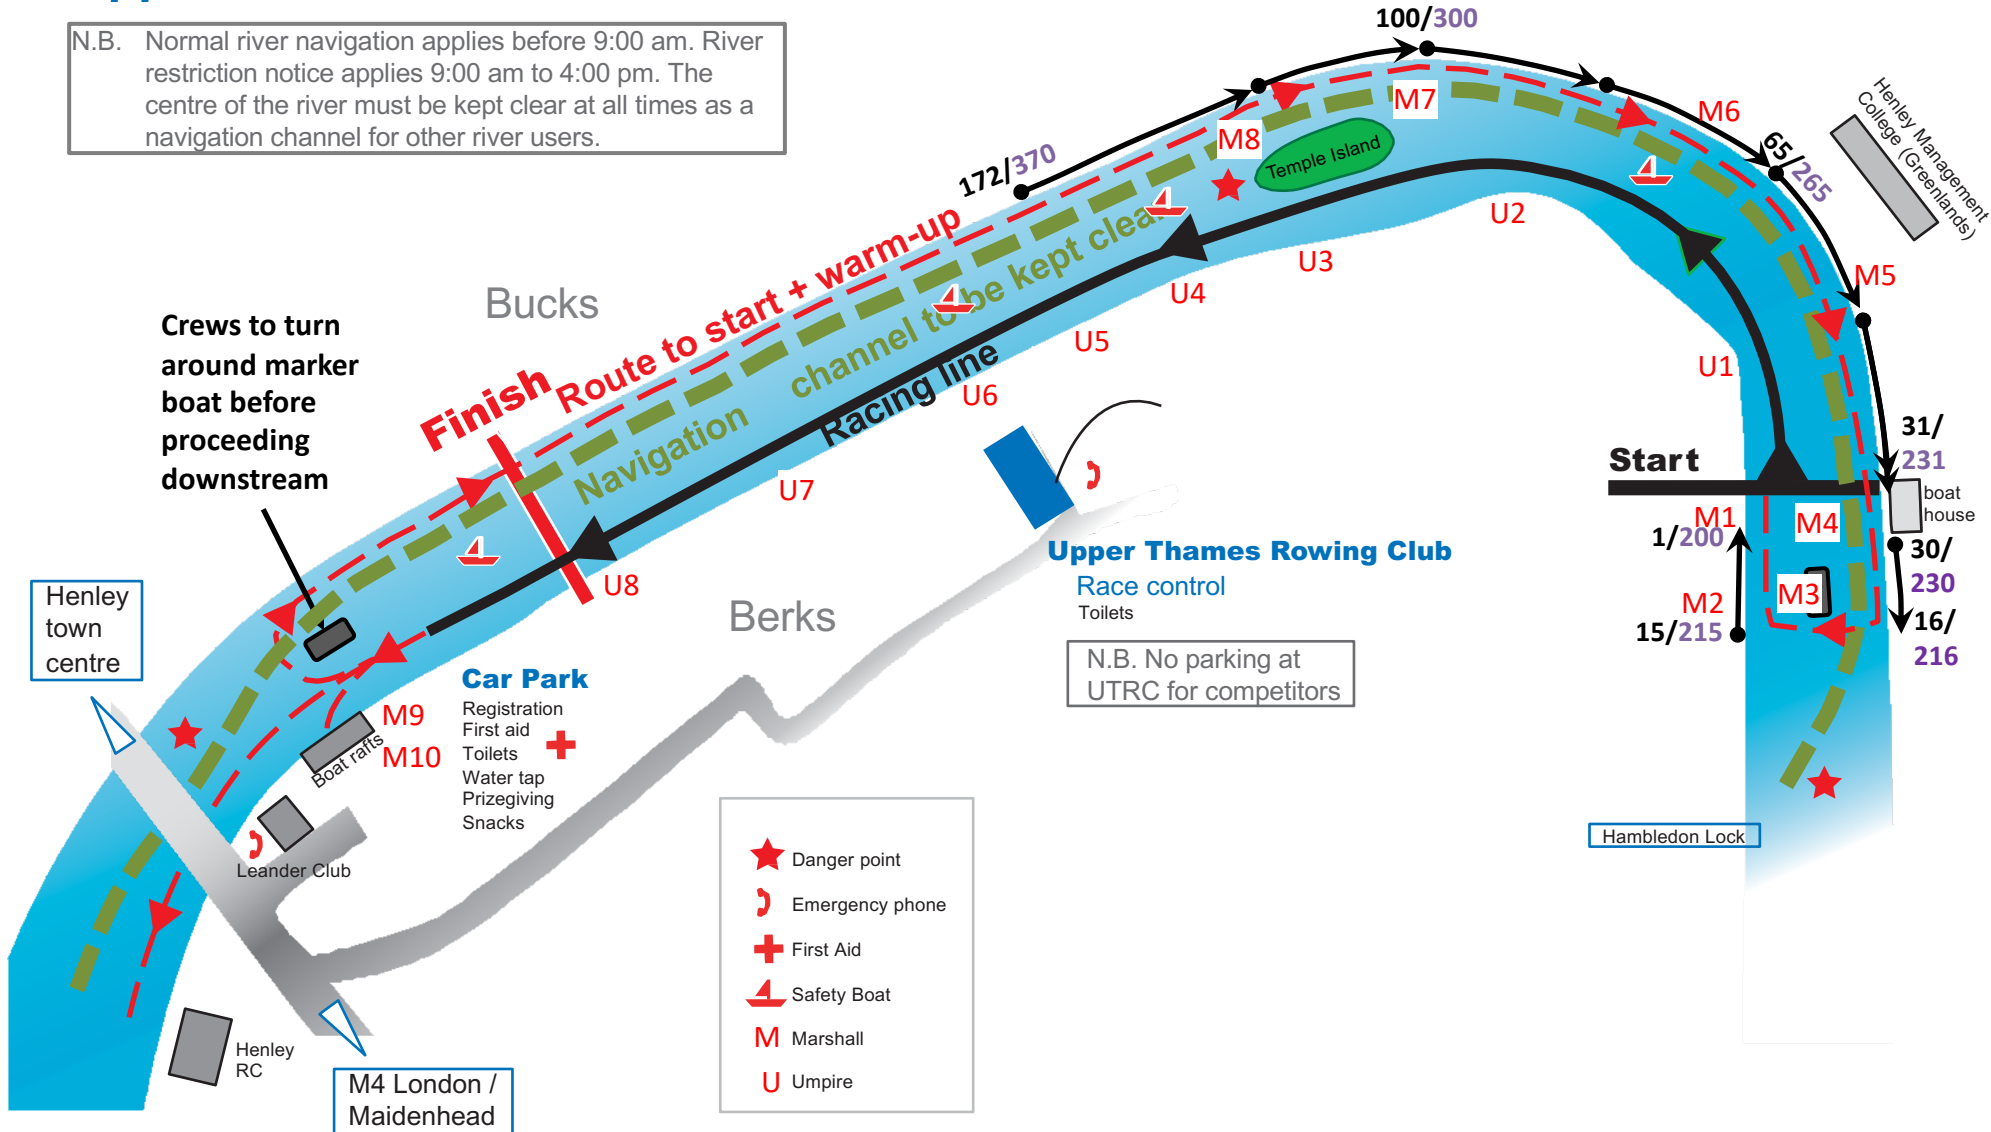

COURSE MAP showing circulation pattern

Upper Thames Autumn Head 2023

N.B. Normal river navigation applies before 9:00 am. River restriction notice applies 9:00 am to 4:00 pm. The centre of the river must be kept clear at all times as a navigation channel for other river users.

Henley town centre

Crews to turn around marker boat before proceeding downstream

Finish Route to start + warm-up
 Navigation channel to be kept clear
 Racing line

Car Park
 Registration
 First aid
 Toilets
 Water tap
 Prizegiving
 Snacks

Upper Thames Rowing Club
 Race control
 Toilets

N.B. No parking at UTRC for competitors

- ★ Danger point
- ☎ Emergency phone
- ✚ First Aid
- 🚤 Safety Boat
- M Marshall
- U Umpire

M4 London / Maidenhead

Hambledon Lock