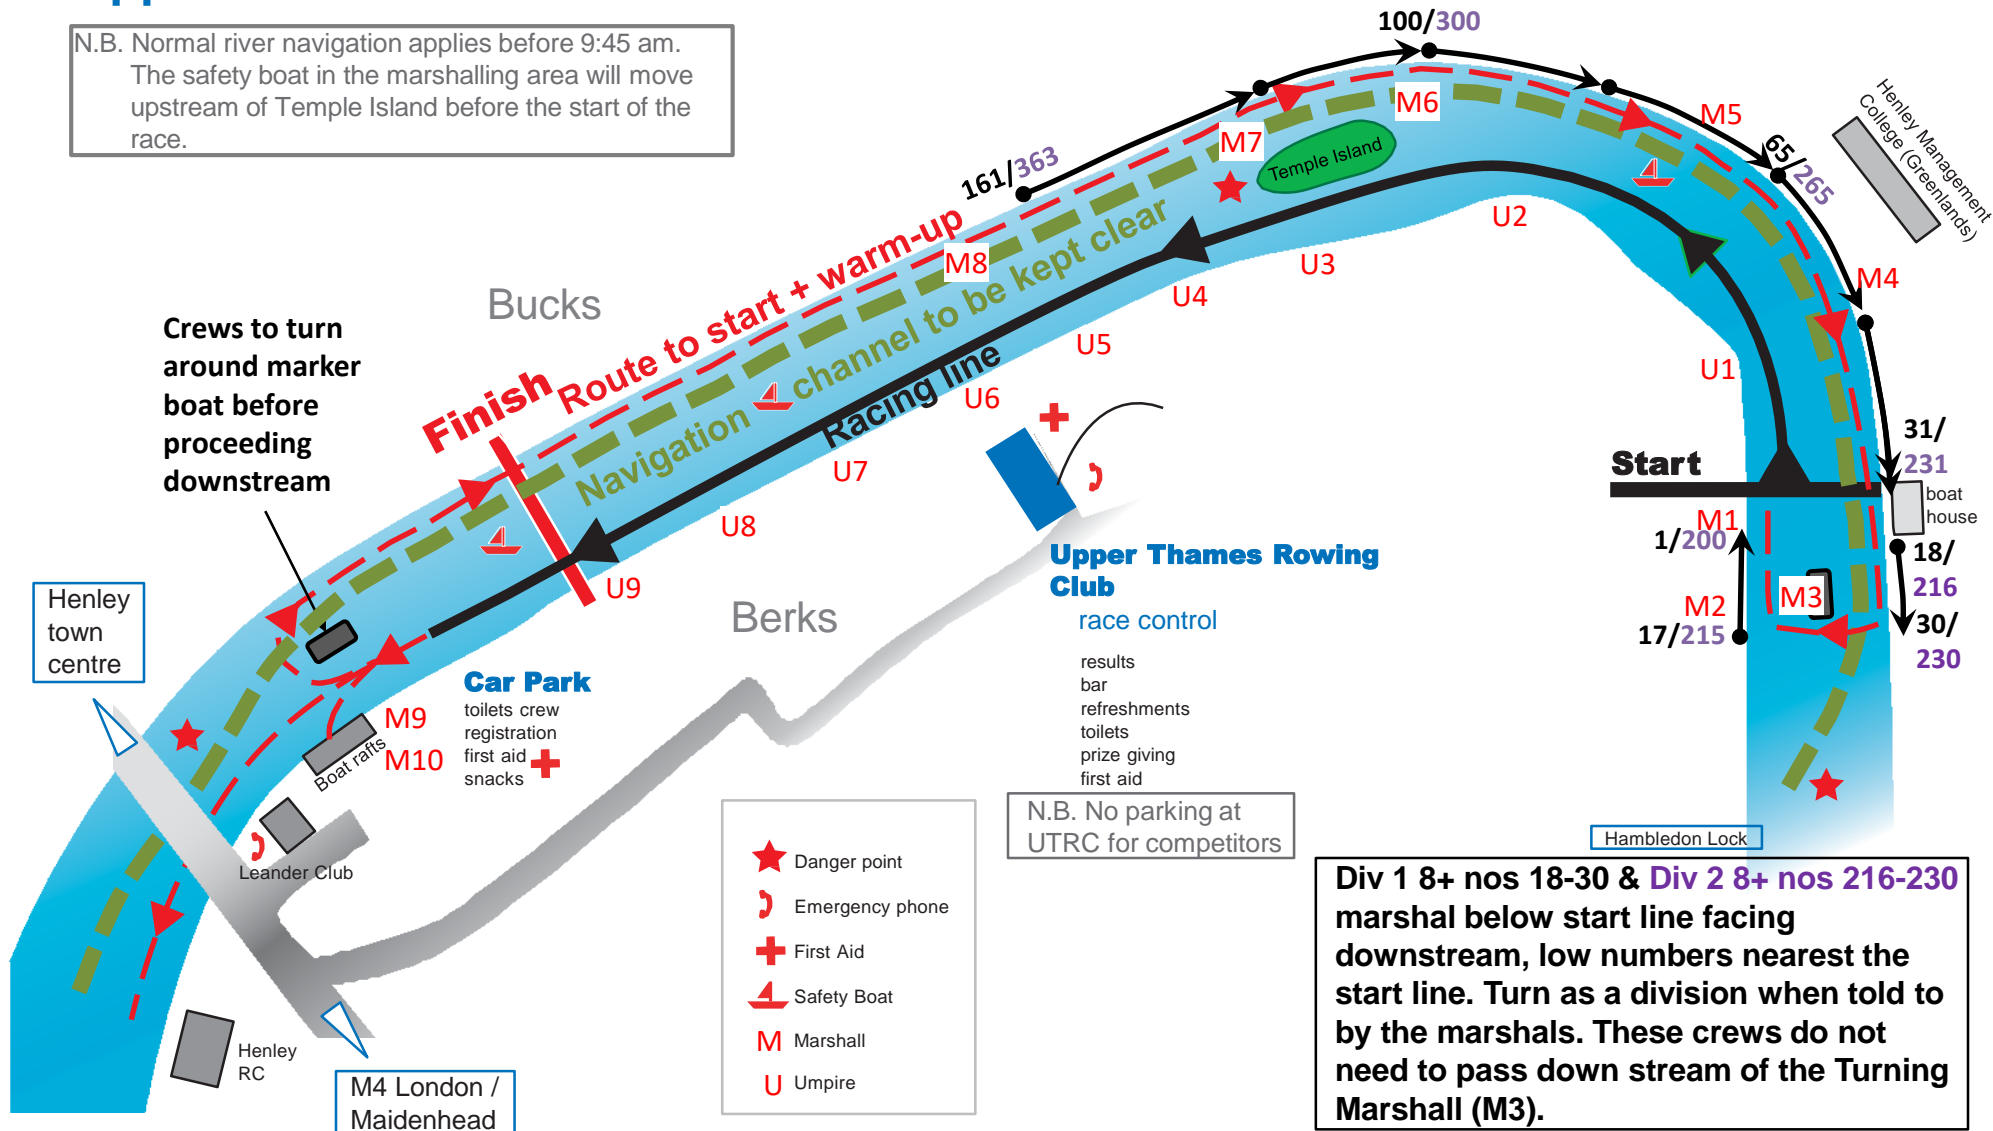

COURSE MAP showing circulation pattern

Upper Thames Autumn Head 2019

N.B. Normal river navigation applies before 9:45 am.
The safety boat in the marshalling area will move upstream of Temple Island before the start of the race.

N.B. No parking at UTRC for competitors