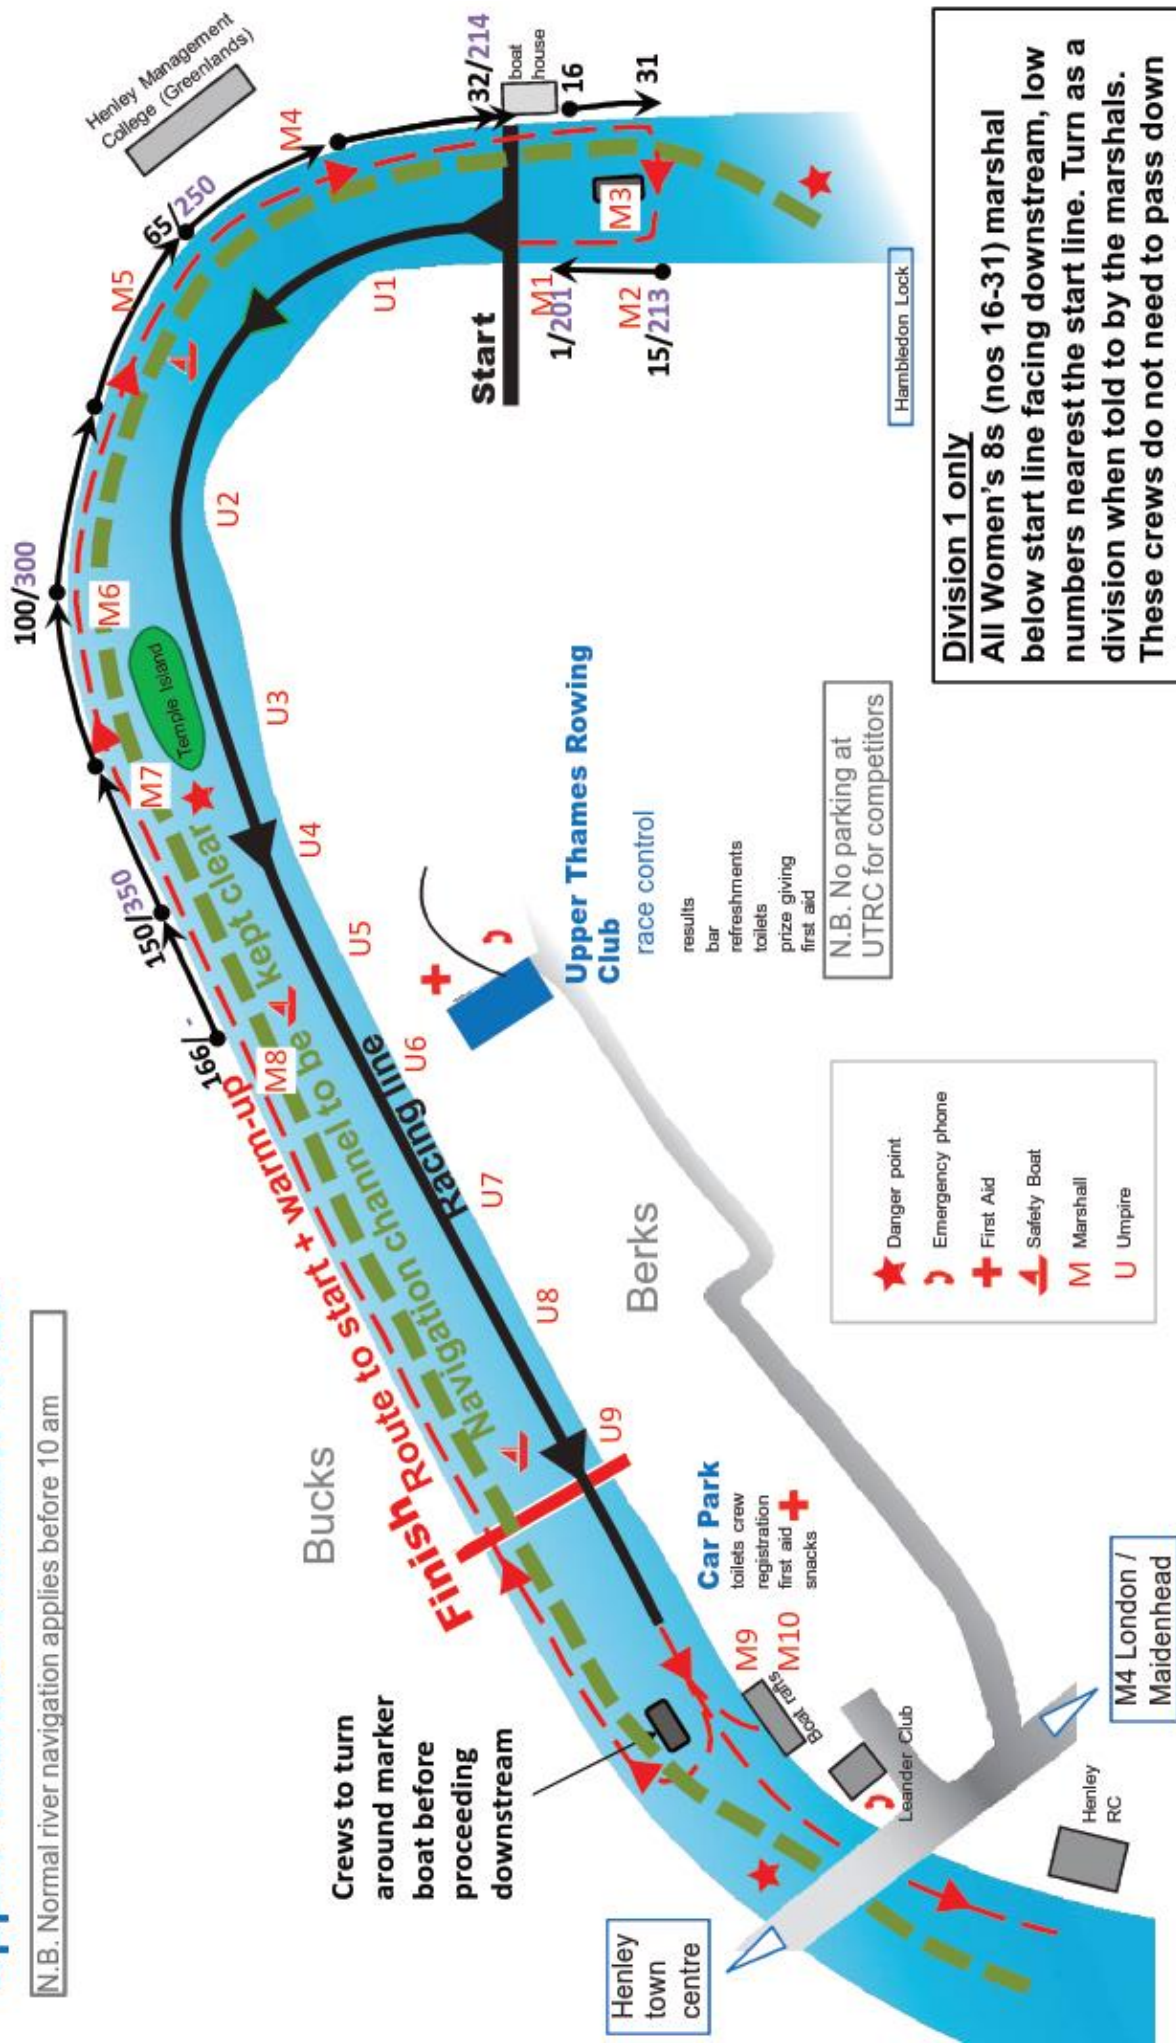

COURSE MAP showing circulation pattern

Upper Thames Autumn Head

N.B. Normal river navigation applies before 10 am

Crews to turn around marker boat before proceeding downstream

Henley town centre

Car Park
toilets crew registration first aid snacks

Berks

Bucks

Upper Thames Rowing Club
race control
results bar refreshments toilets prize giving first aid

N.B. No parking at UTRC for competitors

- ★ Danger point
- ☎ Emergency phone
- ⊕ First Aid
- ⚠ Safety Boat
- M Marshall
- U Umpire

Division 1 only
All Women's 8s (nos 16-31) marshal below start line facing downstream, low numbers nearest the start line. Turn as a division when told to by the marshals. These crews do not need to pass down stream of the Turning Marshall (M3).

M4 London / Maidenhead

Henley RC

Leander Club

Boat racks

M9 M10

U7 U8 U9

U6 U7 U8 U9

U3 U4 U5 U6