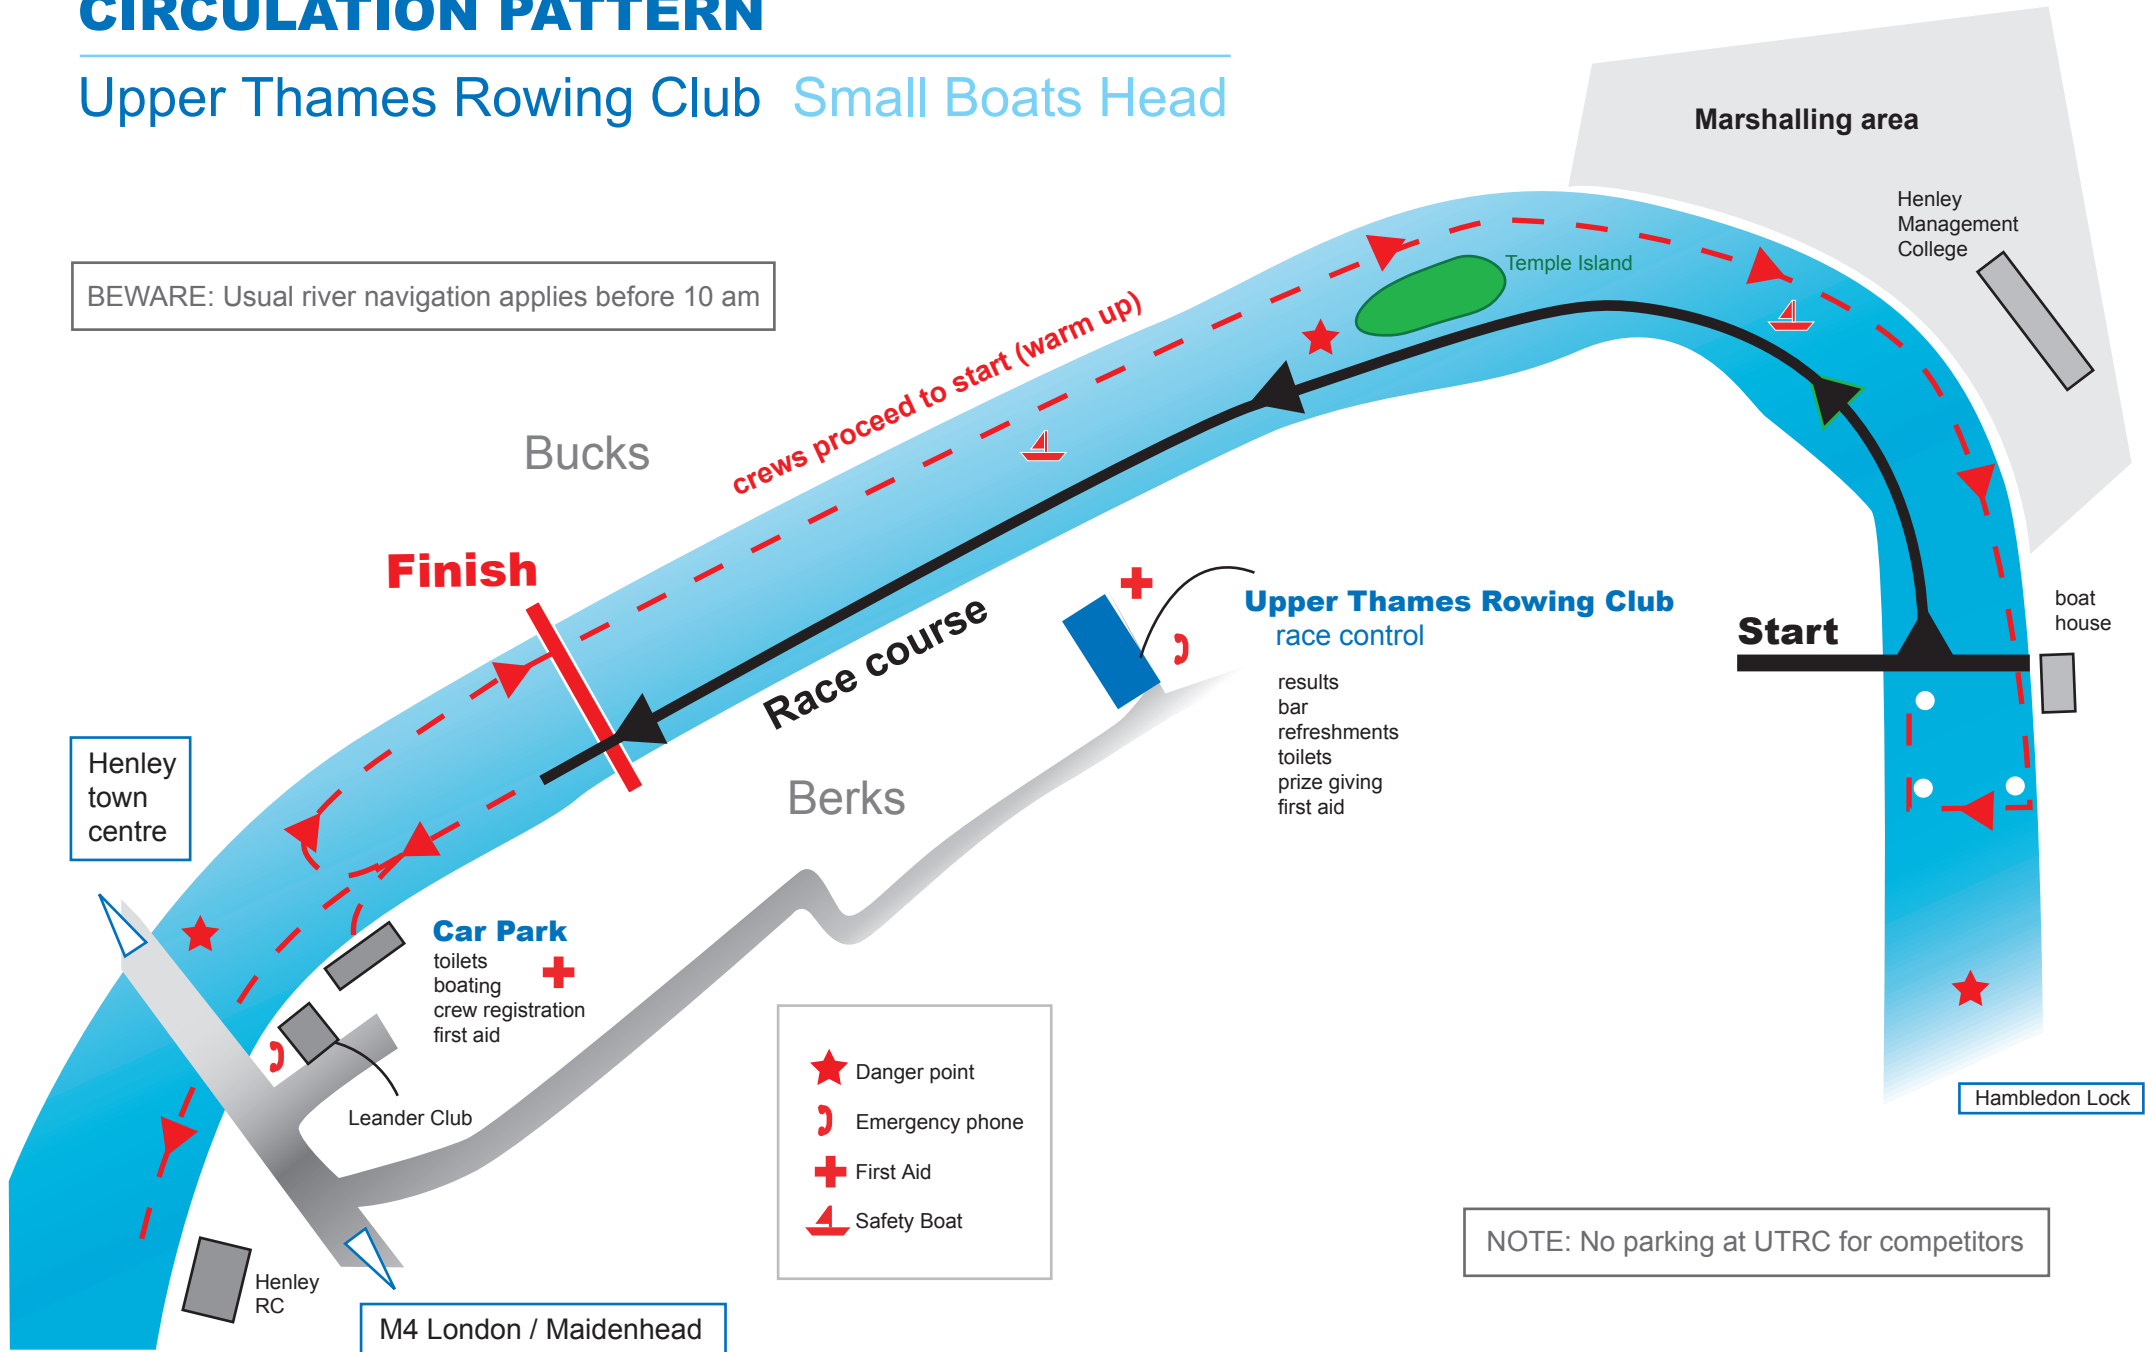

CIRCULATION PATTERN

Upper Thames Rowing Club Small Boats Head

BEWARE: Usual river navigation applies before 10 am

Henley town centre

Bucks

Finish

Race course

Berks

Car Park

toilets
boating
crew registration
first aid

Leander Club

Henley RC

M4 London / Maidenhead

crews proceed to start (warm up)

Temple Island

Marshalling area

Henley Management College

boat house

Start

Upper Thames Rowing Club

race control

results
bar
refreshments
toilets
prize giving
first aid

Hambleton Lock

- ★ Danger point
- ☎ Emergency phone
- ✚ First Aid
- ⚓ Safety Boat

NOTE: No parking at UTRC for competitors